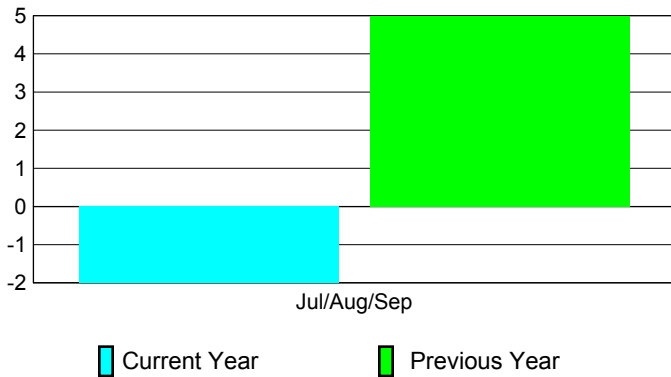

2010-2011 GMT Reports for District (or Undistricted) **District 324D6**

GMT: **Adv K G RAMA KRISHNA MUR**

Location: **INDIA**

GMT CA: **6**

CLUBS

Club Results
2010-2011

Clubs
2009-2010

Month	New Club	Actual New	Actual Dropped	Gain/Loss of	Gain/Loss of
	Goal	Clubs	Clubs	Clubs	Clubs
Jul/Aug/Sep	5	5	-7	-2	5
Totals	5	5	-7	-2	5

Club Results 2010-2011

Goal, New, Dropped, Gain/Loss

Comparison of Club Gain/Loss

Current Year Compared to the Previous Year

YTD Status Quo Clubs 2010-2011

Status Quo Clubs Compared to Status Quo Members

MEMBERSHIP