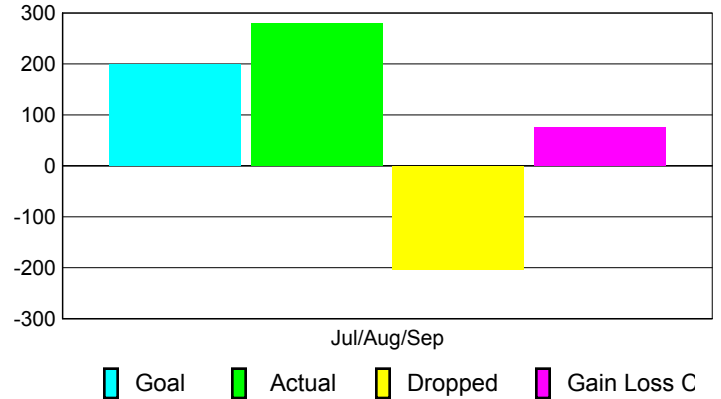

Membership Results 2010-2011

Goal, New, Dropped, Gain/Loss