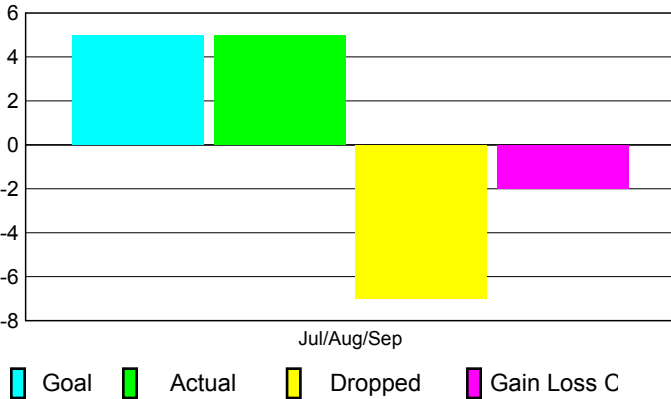

2010-2011 GMT Reports for District (or Undistricted) **District 324D6**

GMT: **Adv K G RAMA KRISHNA MUR**

Location: **INDIA**

GMT CA: **6**

CLUBS

Club Results
2010-2011

Clubs
2009-2010

Month	New Club	Actual New	Actual Dropped	Gain/Loss of	Gain/Loss of
	Goal	Clubs	Clubs	Clubs	Clubs
Jul/Aug/Sep	5	5	-7	-2	5
Totals	5	5	-7	-2	5

Club Results 2010-2011

Goal, New, Dropped, Gain/Loss

Comparison of Club Gain/Loss

Current Year Compared to the Previous Year

YTD Status Quo Clubs 2010-2011

Status Quo Clubs Compared to Status Quo Members

MEMBERSHIP